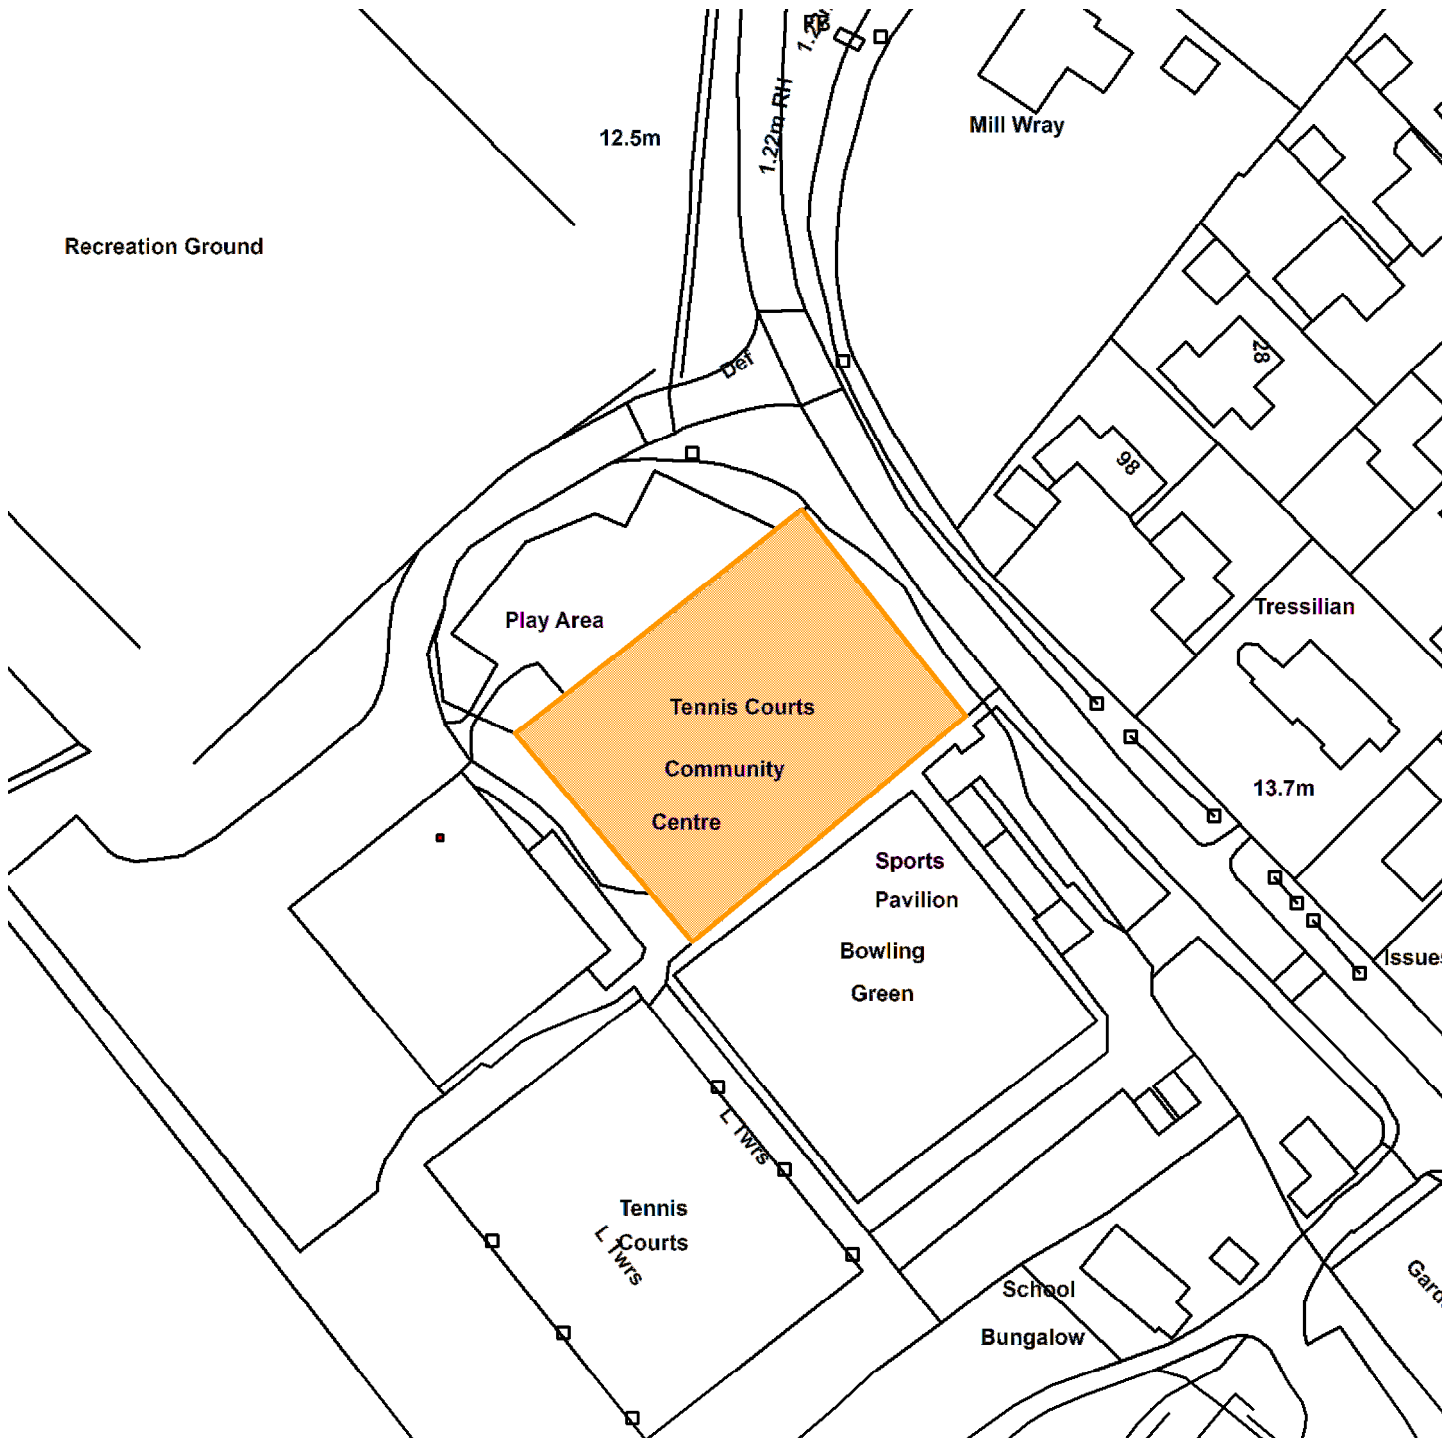

19/00186/FUL

Poppleton Community Centre Main Street Upper Poppleton

Scale : 1:970

Reproduced from the Ordnance Survey map with the permission of the Controller of Her Majesty's Stationery Office © Crown Copyright 2000.

Unauthorised reproduction infringes Crown Copyright and may lead to prosecution or civil proceedings.

Organisation	Not Set
Department	Not Set
Comments	Site Plan
Date	21 June 2019
SLA Number	Not Set